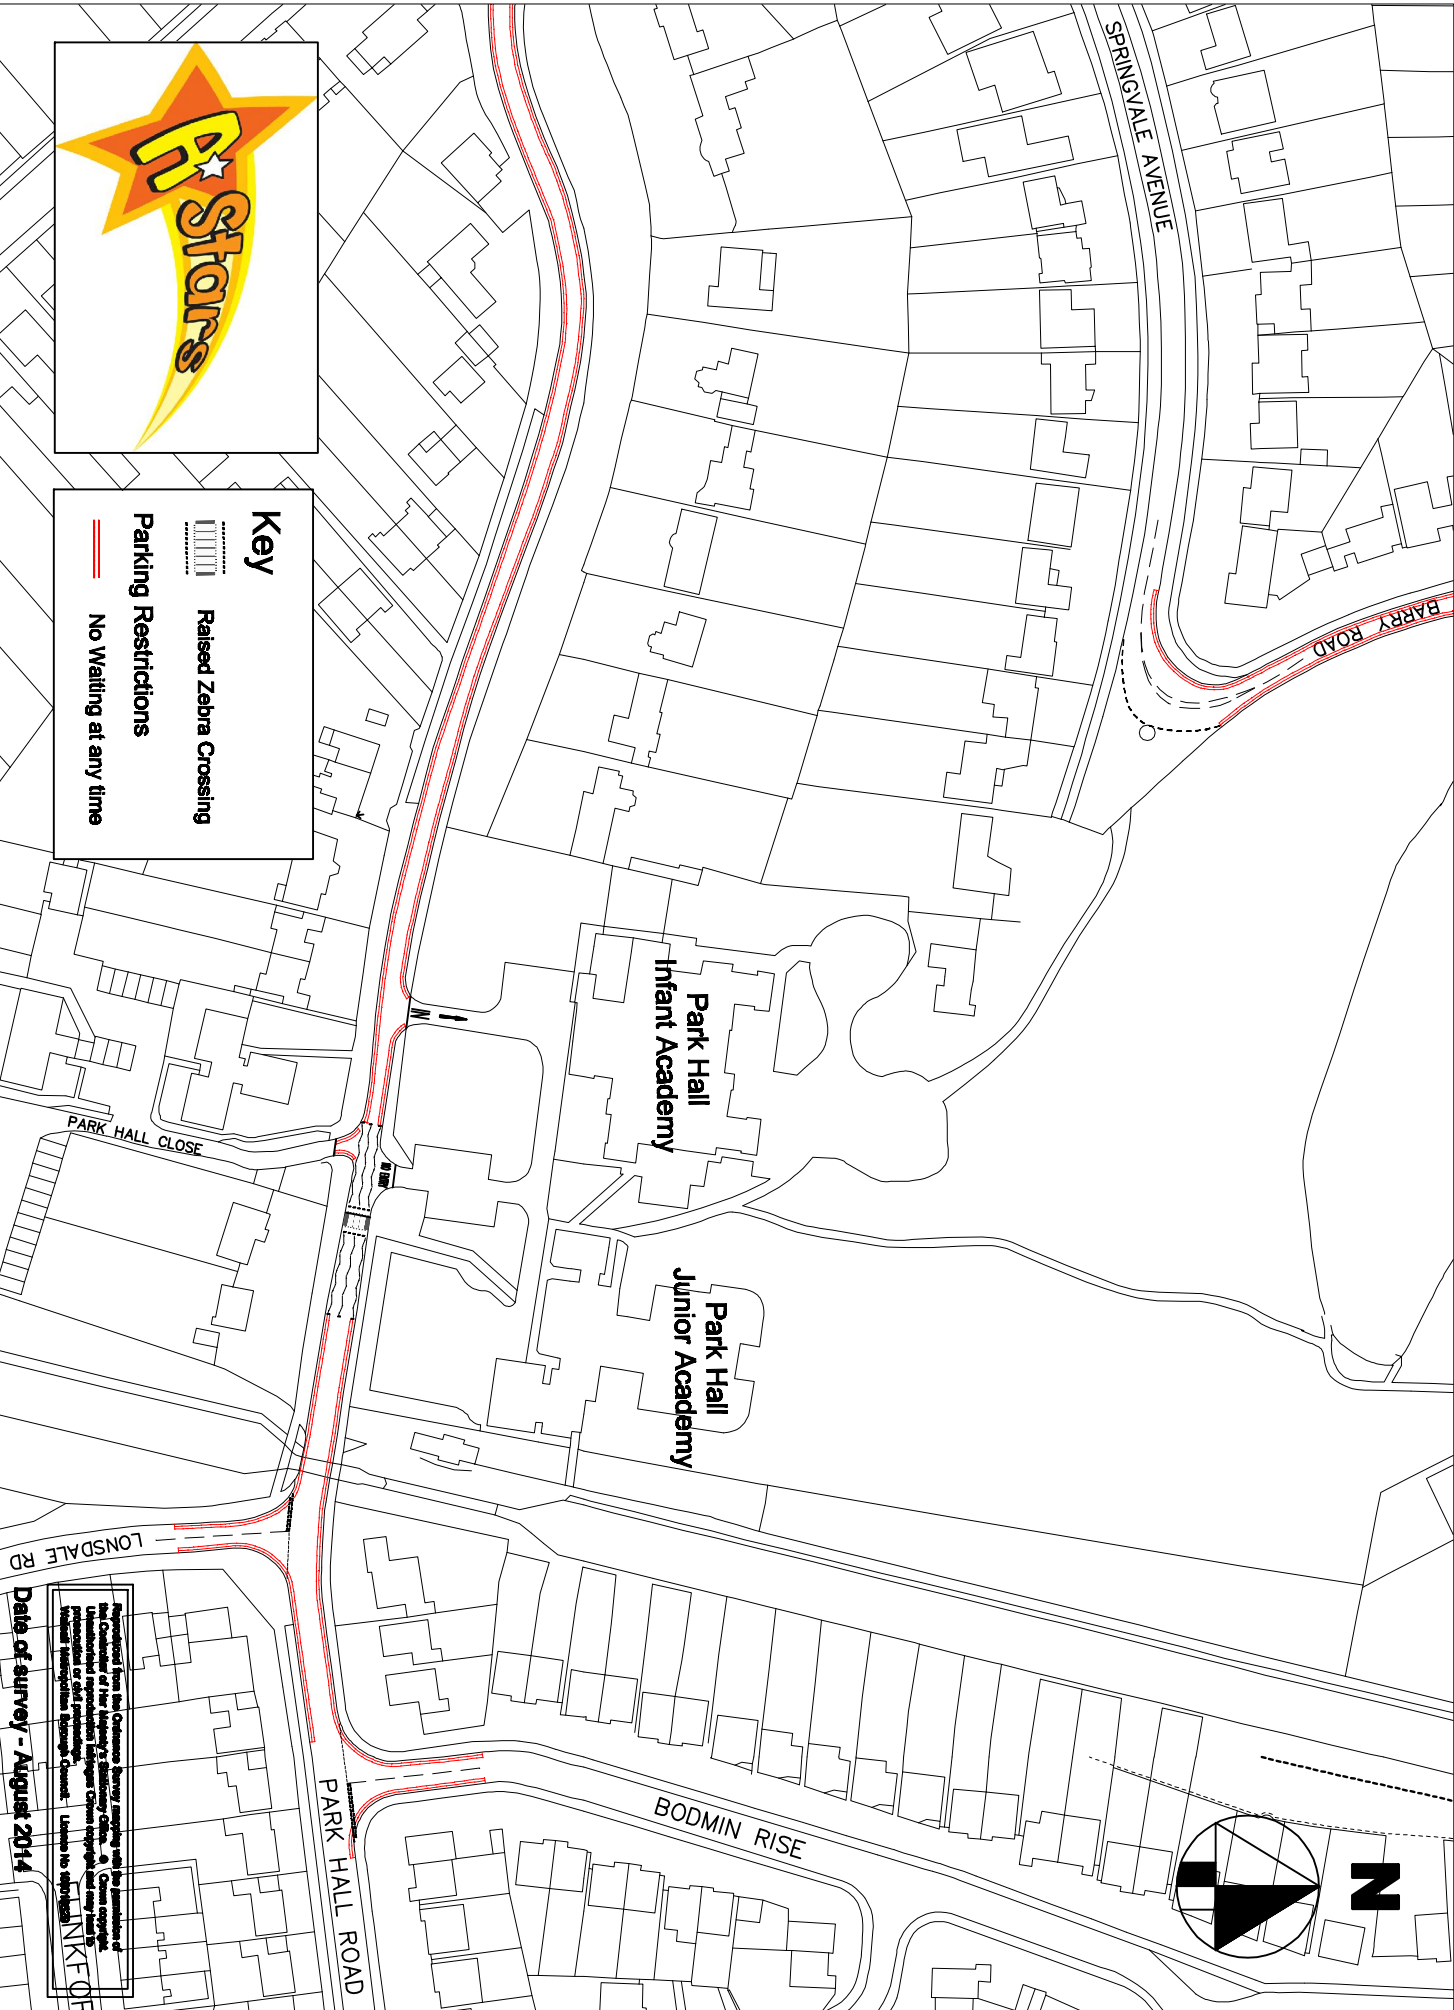

Key

 Raised Zebra Crossing

 Parking Restrictions

 No Waiting at any time

Approved from the Ordnance Survey Licensing with the permission of the Controller of Her Majesty's Stationery Office, all Crown Copyright, reproduction or other use is prohibited. Ordnance Survey is not liable for any loss or damage arising from the use of this information. Ordnance Survey is not liable for any loss or damage arising from the use of this information. Ordnance Survey is not liable for any loss or damage arising from the use of this information.